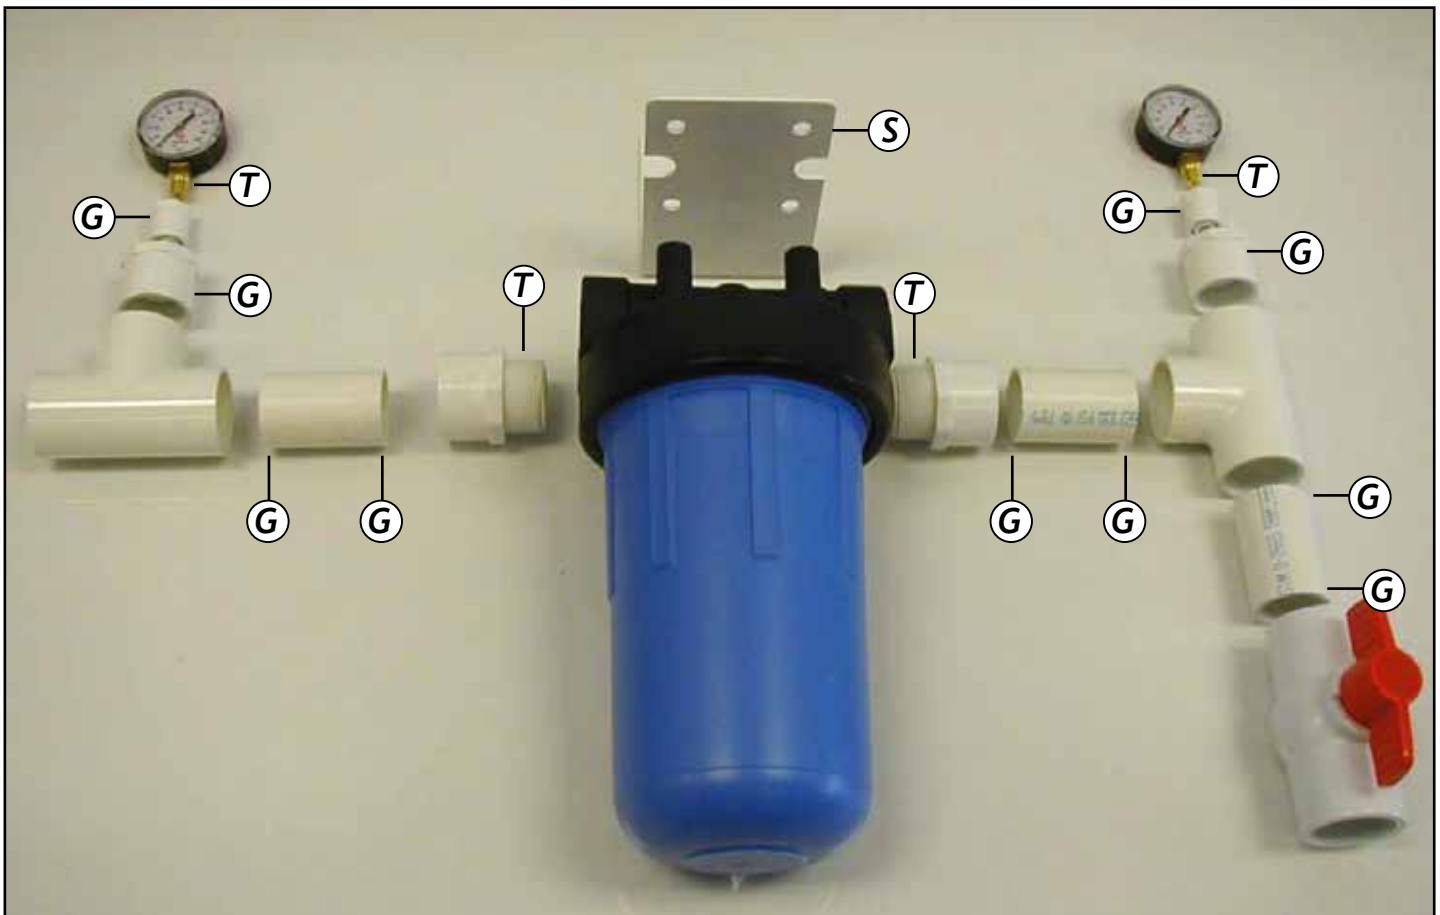

102564

FarmTek®

10" Jumbo Blue Complete Filter Kit

No.	Stock #	Qty.	Description
1	LJ2502	2	3/4" X 1/4" REDUC BUSH SP X F
2	WF1384	2	TEE PVC S X S X S 1-1/2"
3	SRF32336	2	ADAPTER 1"x1-1/2" PVC MXS REDUCER
4	WF3511	1	PVC BALL VALVE 1-1/2" SLIP
5	WF4140	3	1-1/2" SCH 40 PVC PIPE
6	WF6665	2	BUSH PVC SP X S 1-1/2" X 3/4"
7	WR1956	1	FILTER 50 MICRON WOUND (Located Inside Housing)
8	115997	1	FILTER HOUSING JUMBO 10" BLUE
9	WR2537	1	FILTER MNT BRCKT W/ SCREWS
10	WR4067	2	GAUGE 2-1/2" SG 0-100 PSI
11	WR1095	1	TAPE 1/2" X 260" (Not Shown)

Revision date: 07.09.20

WARNING: Cancer and Reproductive Toxicity - P65Warnings.ca.gov

If you have any questions, please call us toll free at 1-800-FARMTEK.

10" Jumbo Blue Complete Filter Kit

KEY	
G	Use PVC Glue to attach.
S	Use Screws to attach.
T	Wrap Tape around thread 8 times and attach.