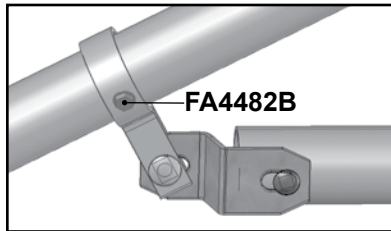

111216 Gothic Cold Frame Support Package - 24' Wide

DETAIL A

DETAIL B

DETAIL C

DETAIL D