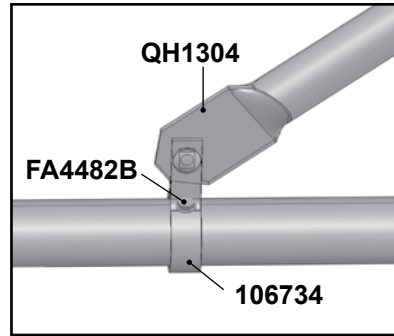

111216 Gothic Cold Frame Support Package - 24' Wide

DETAIL A

DETAIL B

DETAIL C

DETAIL D