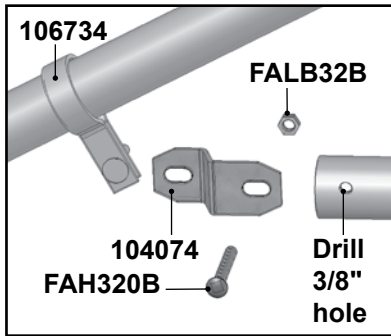

111216 Gothic Cold Frame Support Package - 24' Wide

DETAIL A

DETAIL B

DETAIL C

DETAIL D