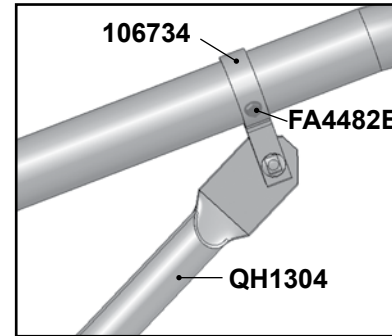

111216 Gothic Cold Frame Support Package - 24' Wide

DETAIL A

DETAIL B

DETAIL C

DETAIL D