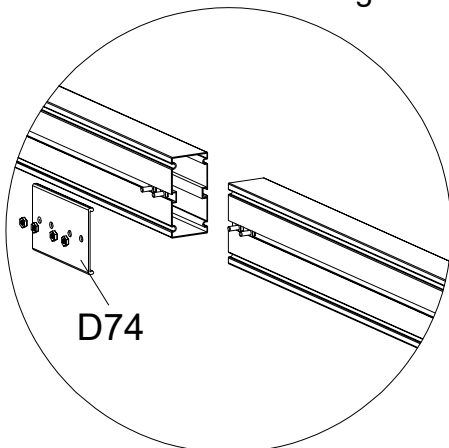

STK#	DIMENSIONS
118616	9' 6"W x 8'L x 16' 7"H

PART	NO.	QTY.	PART	NO.	QTY.
 2893.6mm	DJ02	2	 Ø5X40	Z13	20
 2514.9mm	DJ05	4	 M6X10	S14	24
	D73	4	 M6	M03	44
	D74	2	 TSM6X14	S16	20
	D75	20			
	D76	20			
 Ø6.5X16X1.2	H79	20			

Connect the DJ02 and DJ05 through D73, fixing them with S14 & M03.

1

D73

Connect the two DJ07 through D74, fixing them with S14 & M03.

2

D74

GE7407

First lay out the cills, connectors and anchor brackets approximately in place, then tighten them with bolts and nuts which provided.

This shows a layout for D75 & D76's positions where it is placed in the middle of PC panel for each section.