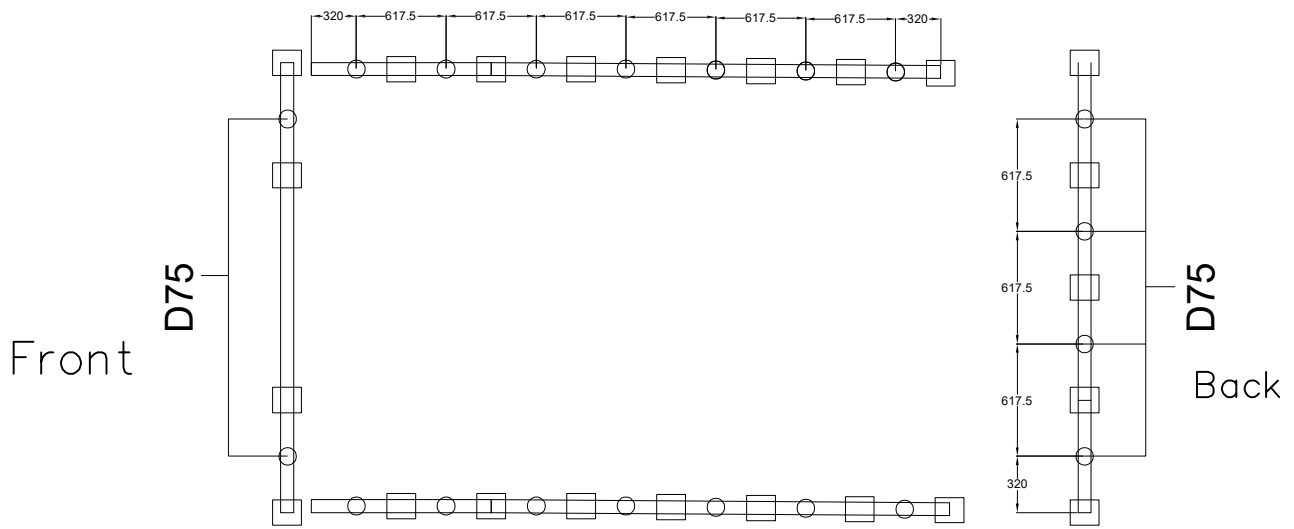

STK#	DIMENSIONS
118616	9' 6"W x 8'L x 16' 7"H

PART	NO.	QTY.	PART	NO.	QTY.
 2893.6mm	DJ02	2	 Ø5X40	Z13	20
 2514.9mm	DJ05	4	 M6X10	S14	24
	D73	4	 M6	M03	44
	D74	2	 TSM6X14	S16	20
	D75	20			
	D76	20			
 Ø6.5X16X1.2	H79	20			

Connect the DJ02 and DJ05 through D73, fixing them with S14 & M03.

1

D73

Connect the two DJ07 through D74, fixing them with S14 & M03.

2

D74

GE7407

First lay out the cills, connectors and anchor brackets approximately in place, then tighten them with bolts and nuts which provided.

This shows a layout for D75 & D76's positions where it is placed in the middle of PC panel for each section.