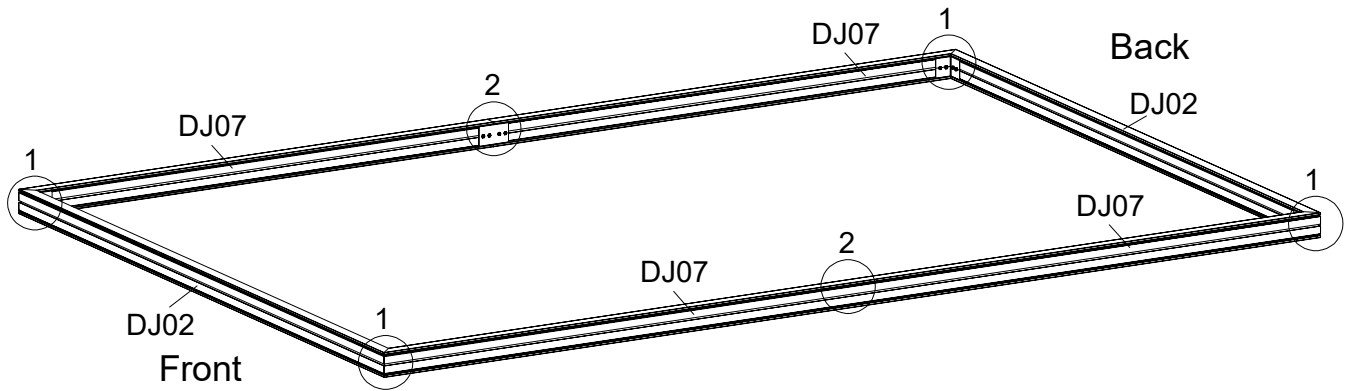

GROWSPAN™ ESTATE DELUXE ATTACHED GREENHOUSE ALUMINIUM BASE

PLEASE READ CAREFULLY BEFORE ASSEMBLY

©2025 GrowSpan
All Rights Reserved. Reproduction is prohibited
without permission.

WARNING: Cancer and Reproductive Toxicity - P65Warnings.ca.gov

STK#	DIMENSIONS
118616	9' 6"W x 8'L x 16' 7"H

PART	NO.	QTY.	PART	NO.	QTY.
 2893.6mm	DJ02	2	 Ø5X40	Z13	20
 2514.9mm	DJ05	4	 M6X10	S14	24
	D73	4	 M6	M03	44
	D74	2	 TSM6X14	S16	20
	D75	20			
	D76	20			
 Ø6.5X16X1.2	H79	20			

Connect the DJ02 and DJ05 through D73, fixing them with S14 & M03.

1

D73

Connect the two DJ07 through D74, fixing them with S14 & M03.

2

D74

GE7407

First lay out the cills, connectors and anchor brackets approximately in place, then tighten them with bolts and nuts which provided.

This shows a layout for D75 & D76's positions where it is placed in the middle of PC panel for each section.