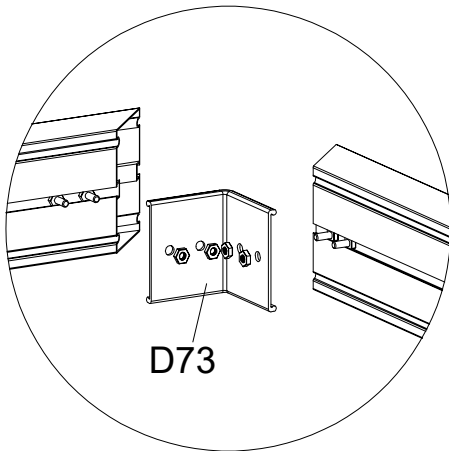

STK#	DIMENSIONS
118616	9' 6"W x 8'L x 16' 7"H

PART	NO.	QTY.	PART	NO.	QTY.
 2893.6mm	DJ02	2	 Ø5X40	Z13	20
 2514.9mm	DJ05	4	 M6X10	S14	24
	D73	4	 M6	M03	44
	D74	2	 TSM6X14	S16	20
	D75	20			
	D76	20			
 Ø6.5X16X1.2	H79	20			

Connect the DJ02 and DJ05 through D73, fixing them with S14 & M03.

1

D73

Connect the two DJ07 through D74, fixing them with S14 & M03.

2

D74

GE7407

First lay out the cills, connectors and anchor brackets approximately in place, then tighten them with bolts and nuts which provided.

This shows a layout for D75 & D76's positions where it is placed in the middle of PC panel for each section.