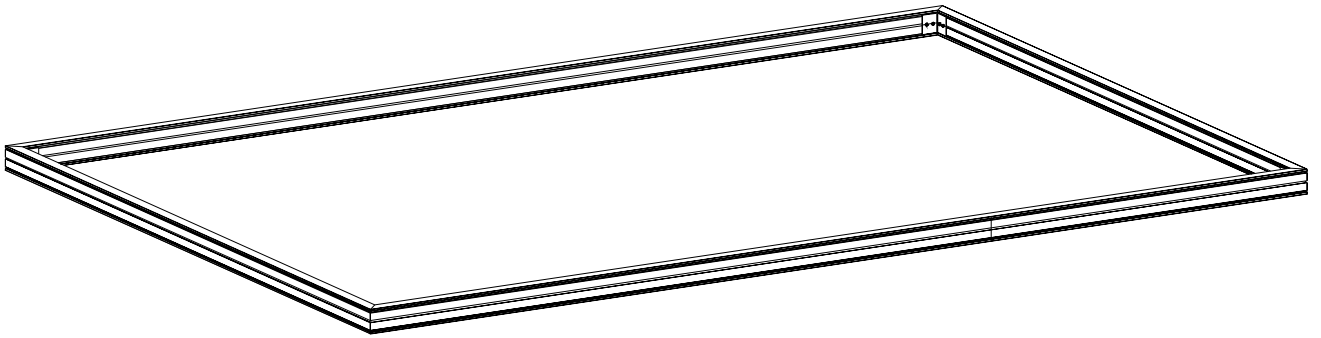

GROWSPAN™ ESTATE DELUXE ATTACHED GREENHOUSE ALUMINIUM BASE

PLEASE READ CAREFULLY BEFORE ASSEMBLY

©2025 GrowSpan
All Rights Reserved. Reproduction is prohibited
without permission.

WARNING: Cancer and Reproductive Toxicity - P65Warnings.ca.gov

STK#	DIMENSIONS
118616	9' 6"W x 8'L x 16' 7"H

PART	NO.	QTY.	PART	NO.	QTY.
 2893.6mm	DJ02	2	 Ø5X40	Z13	20
 2514.9mm	DJ05	4	 M6X10	S14	24
	D73	4	 M6	M03	44
	D74	2	 TSM6X14	S16	20
	D75	20			
	D76	20			
 Ø6.5X16X1.2	H79	20			

This shows a layout for D75 & D76's positions where it is placed in the middle of PC panel for each section.