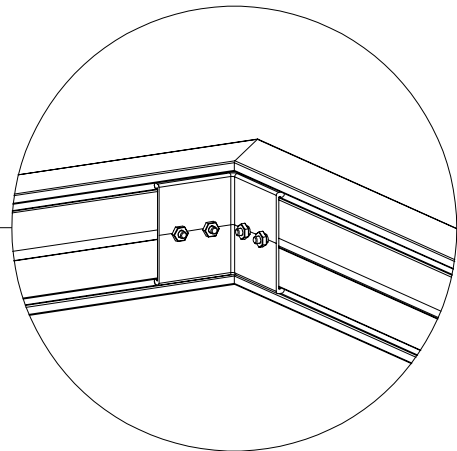

Connect the two DJ07 through D74, fixing them with S14 & M03.

2